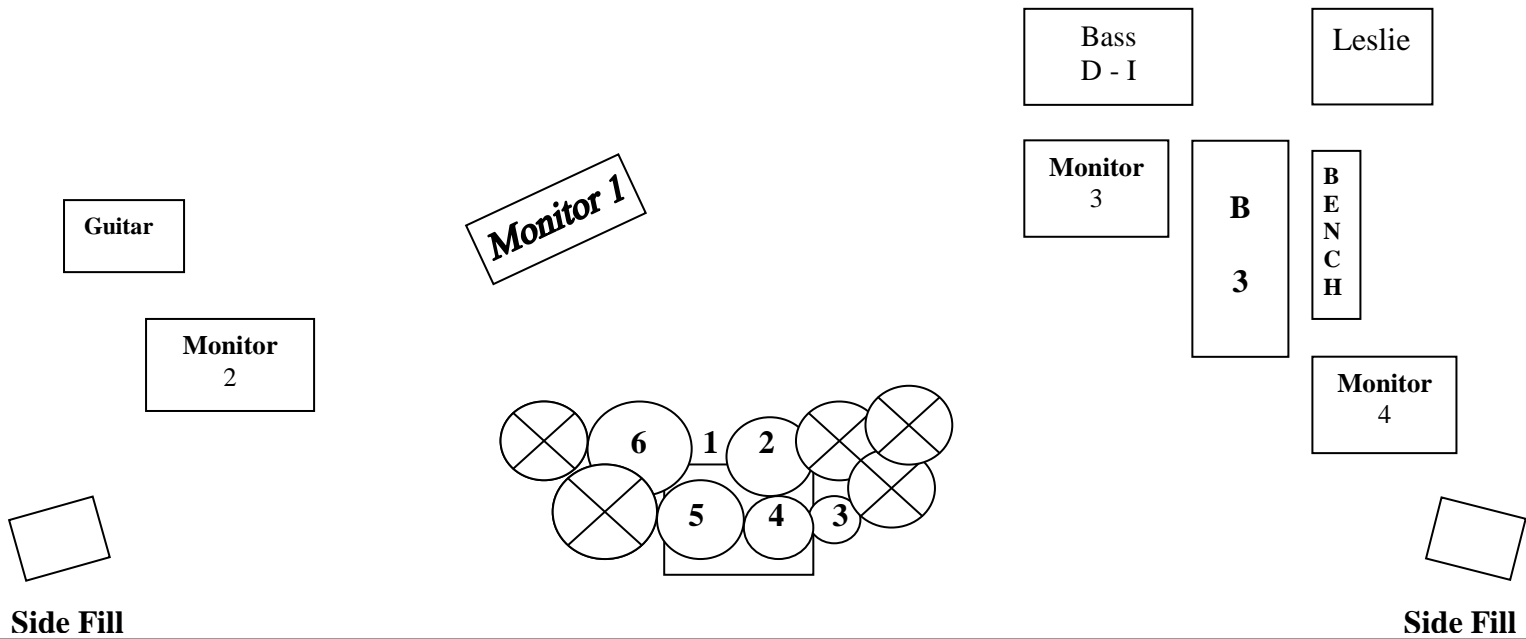

Stage - Plot and Output List Tony Coleman Band

Tony's drums are down front and center of stage

Monitors:

1. Tony's full mix
Low guitar
2. Guitar / full mix
3. Bass /full mix
4. Organ
(Low guitar) and no bass

VOCALS SHOULD BE OVER ALL MIXES